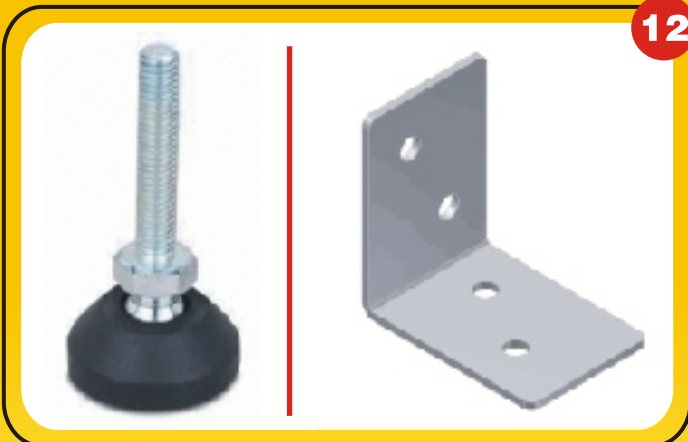

5

Handle

6

PVC Edge Banding Glue 150 to 180 Temp

Star Screws with White

Fevicol

Gas Spring

PVC Leg 4"

Glass Corner Bracket

'C' & 'D' Handle

Oval Bracket

Levelar

L Clamp

WHOLESALE IN :

Mob : 94440 53852, 91760 12818

Office : 044 - 4214 3542