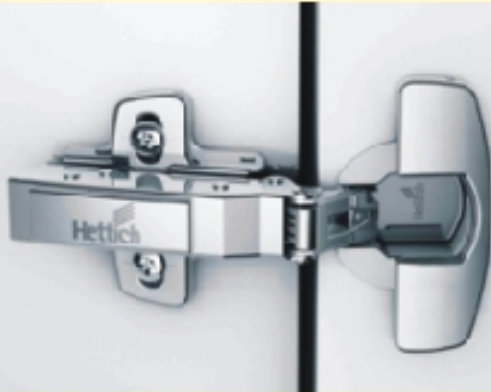

Hettich Telescopic

15