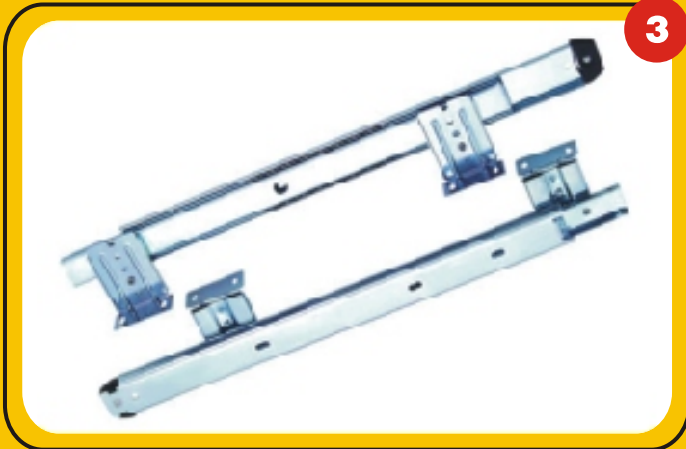

1

0, 8, 15 Crank Hinges

2

Telecopic Channel Life Plus LP

3

35mm 14" Key Board Channel

4

Pedge Banding